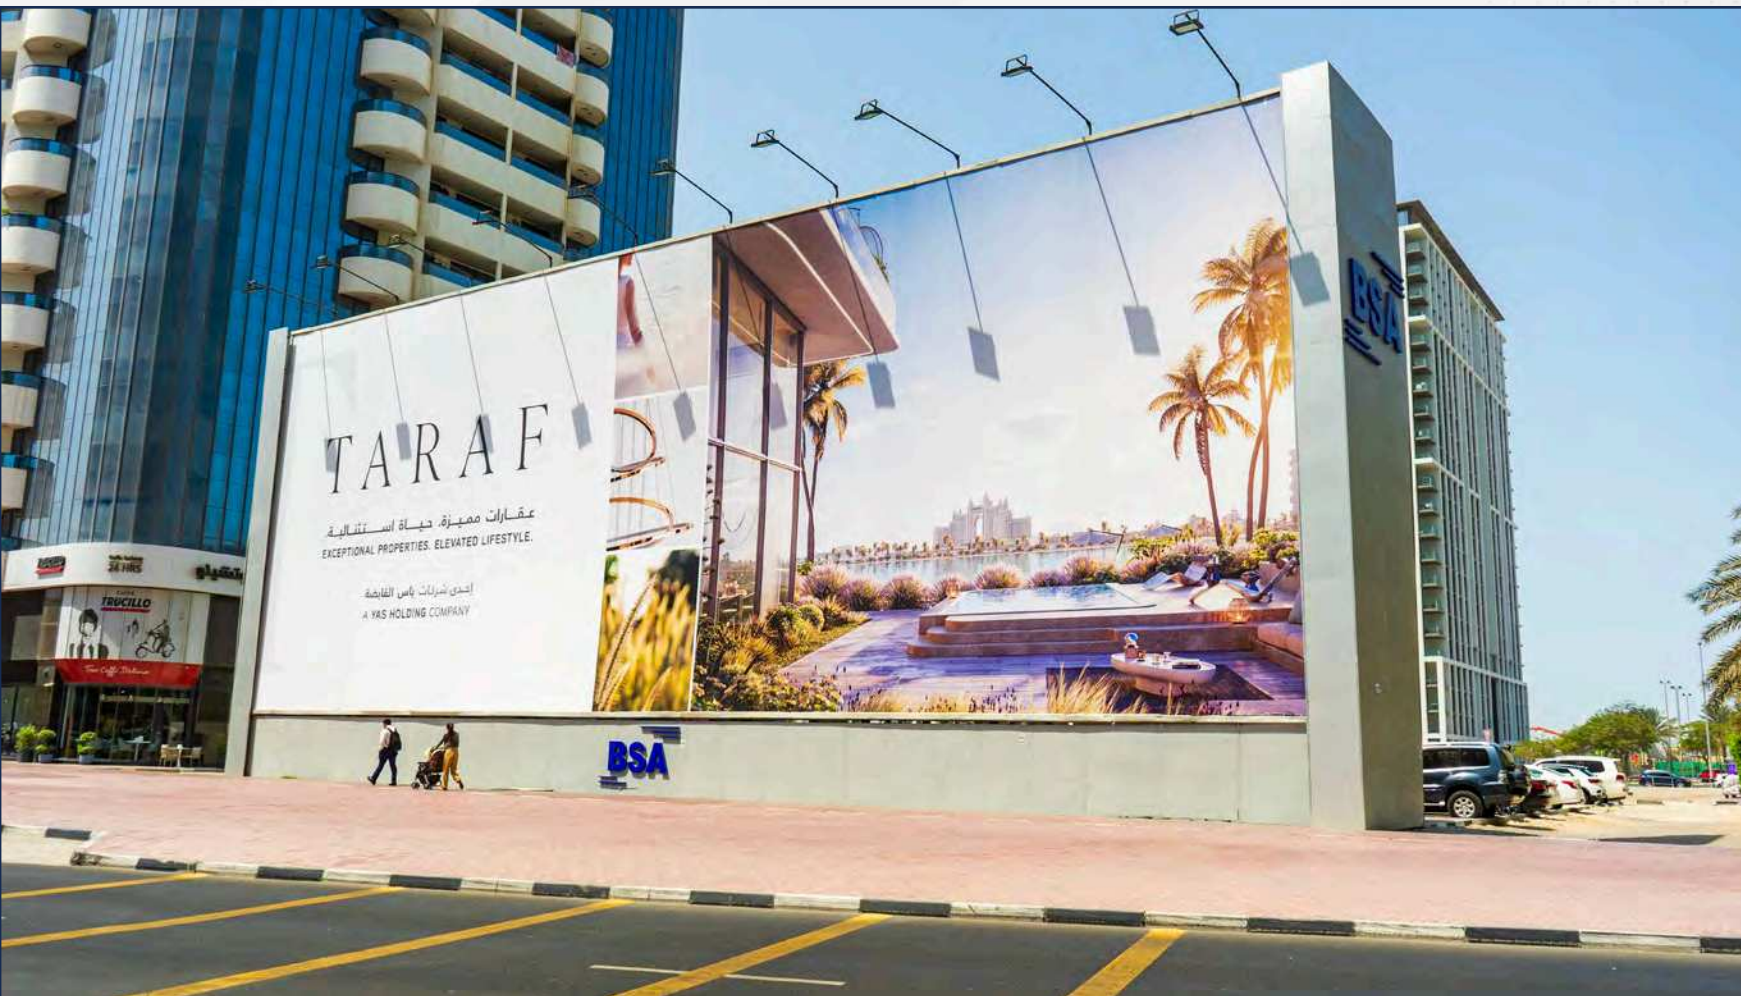

SZR-H3

LOCATION

Next to Rotana Hotel, Facing Museum of
The Future SZR Dubai